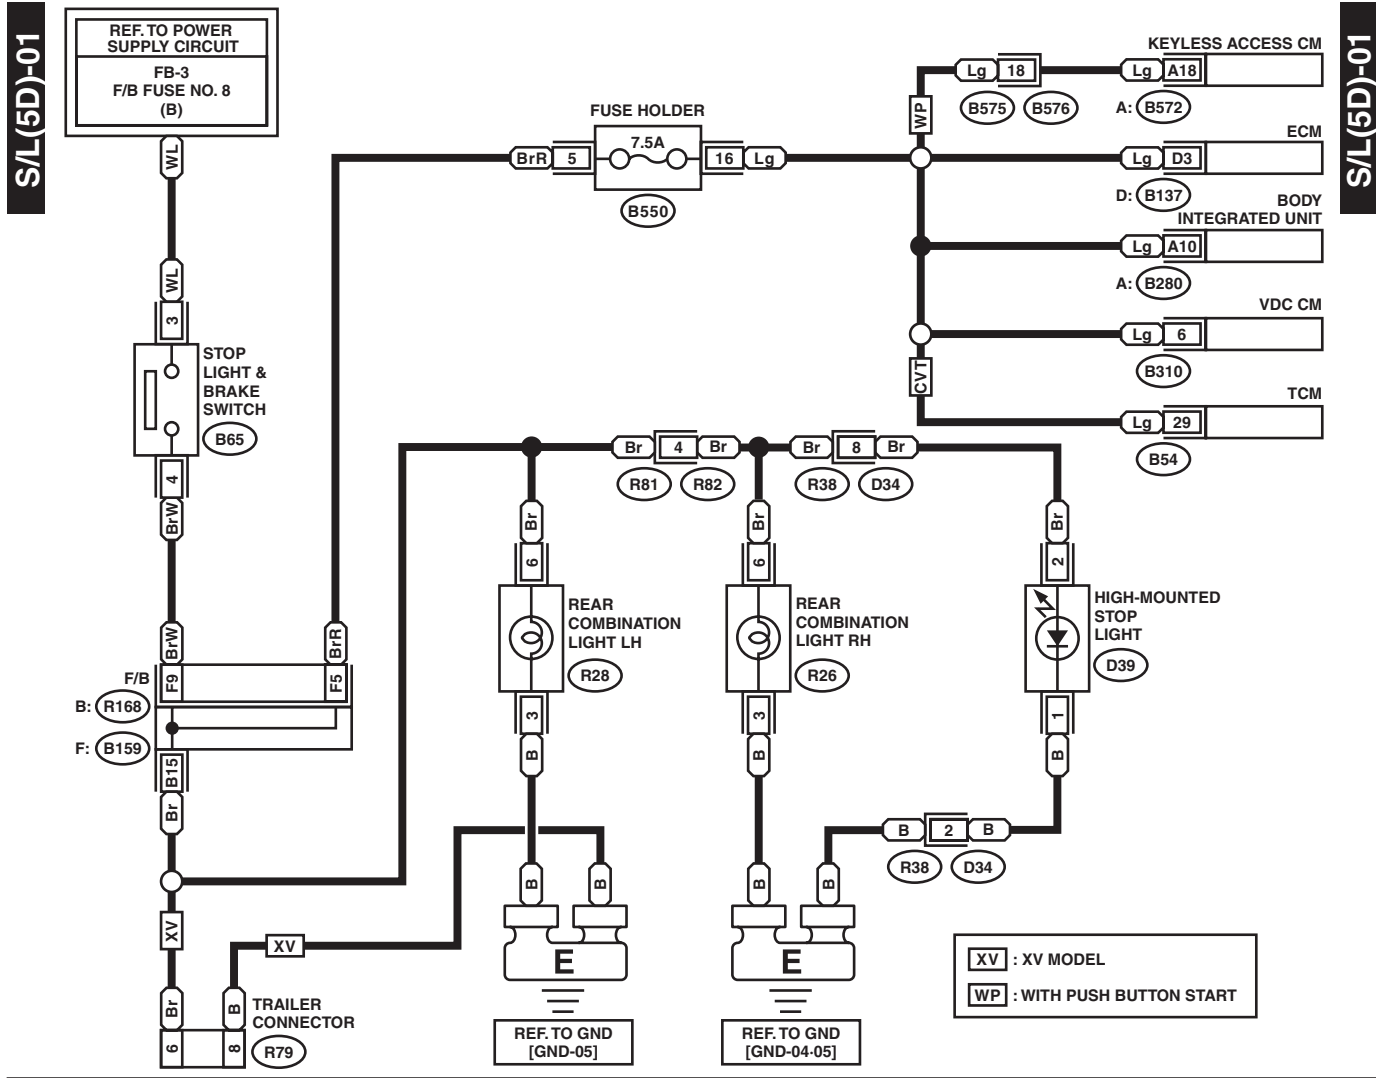

Stop Light System

51. Stop Light System

A: WIRING DIAGRAM

1. 4 DOOR MODEL (WITHOUT EyeSight)

WI-48318

Stop Light System

WIRING SYSTEM

2. 4 DOOR MODEL (WITH EyeSight)

WI-48319

Stop Light System

WIRING SYSTEM

Stop Light System

WIRING SYSTEM

3. 5 DOOR MODEL (WITHOUT EyeSight)

WI-48321

Stop Light System

WIRING SYSTEM

4. 5 DOOR MODEL (WITH EyeSight)

Stop Light System

WIRING SYSTEM

WI-48323