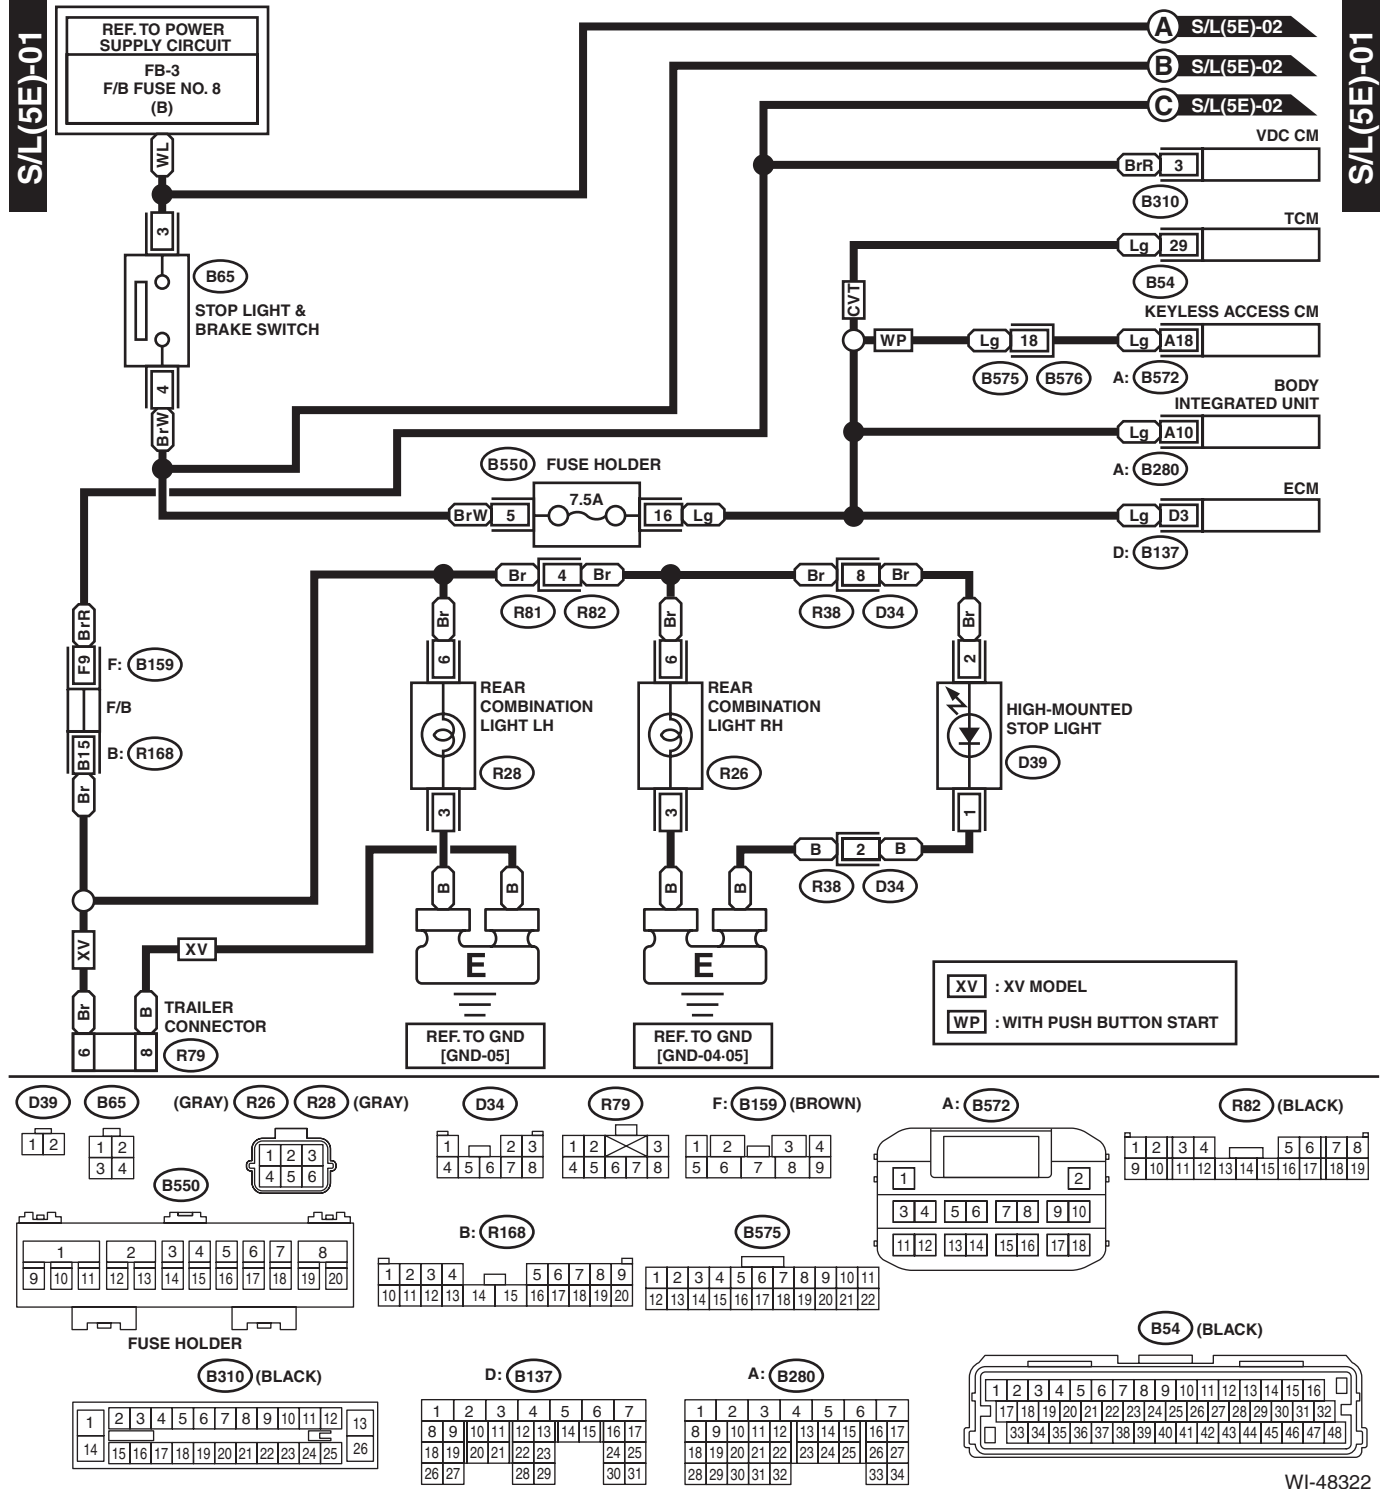

Stop Light System

51. Stop Light System

A: WIRING DIAGRAM

1. 4 DOOR MODEL (WITHOUT EyeSight)

WI-48318

Stop Light System

WIRING SYSTEM

2. 4 DOOR MODEL (WITH EyeSight)

WI-48319

Stop Light System

WIRING SYSTEM

Stop Light System

WIRING SYSTEM

3. 5 DOOR MODEL (WITHOUT EyeSight)

WI-48321

Stop Light System

WIRING SYSTEM

4. 5 DOOR MODEL (WITH EyeSight)

Stop Light System

WIRING SYSTEM

WI-48323