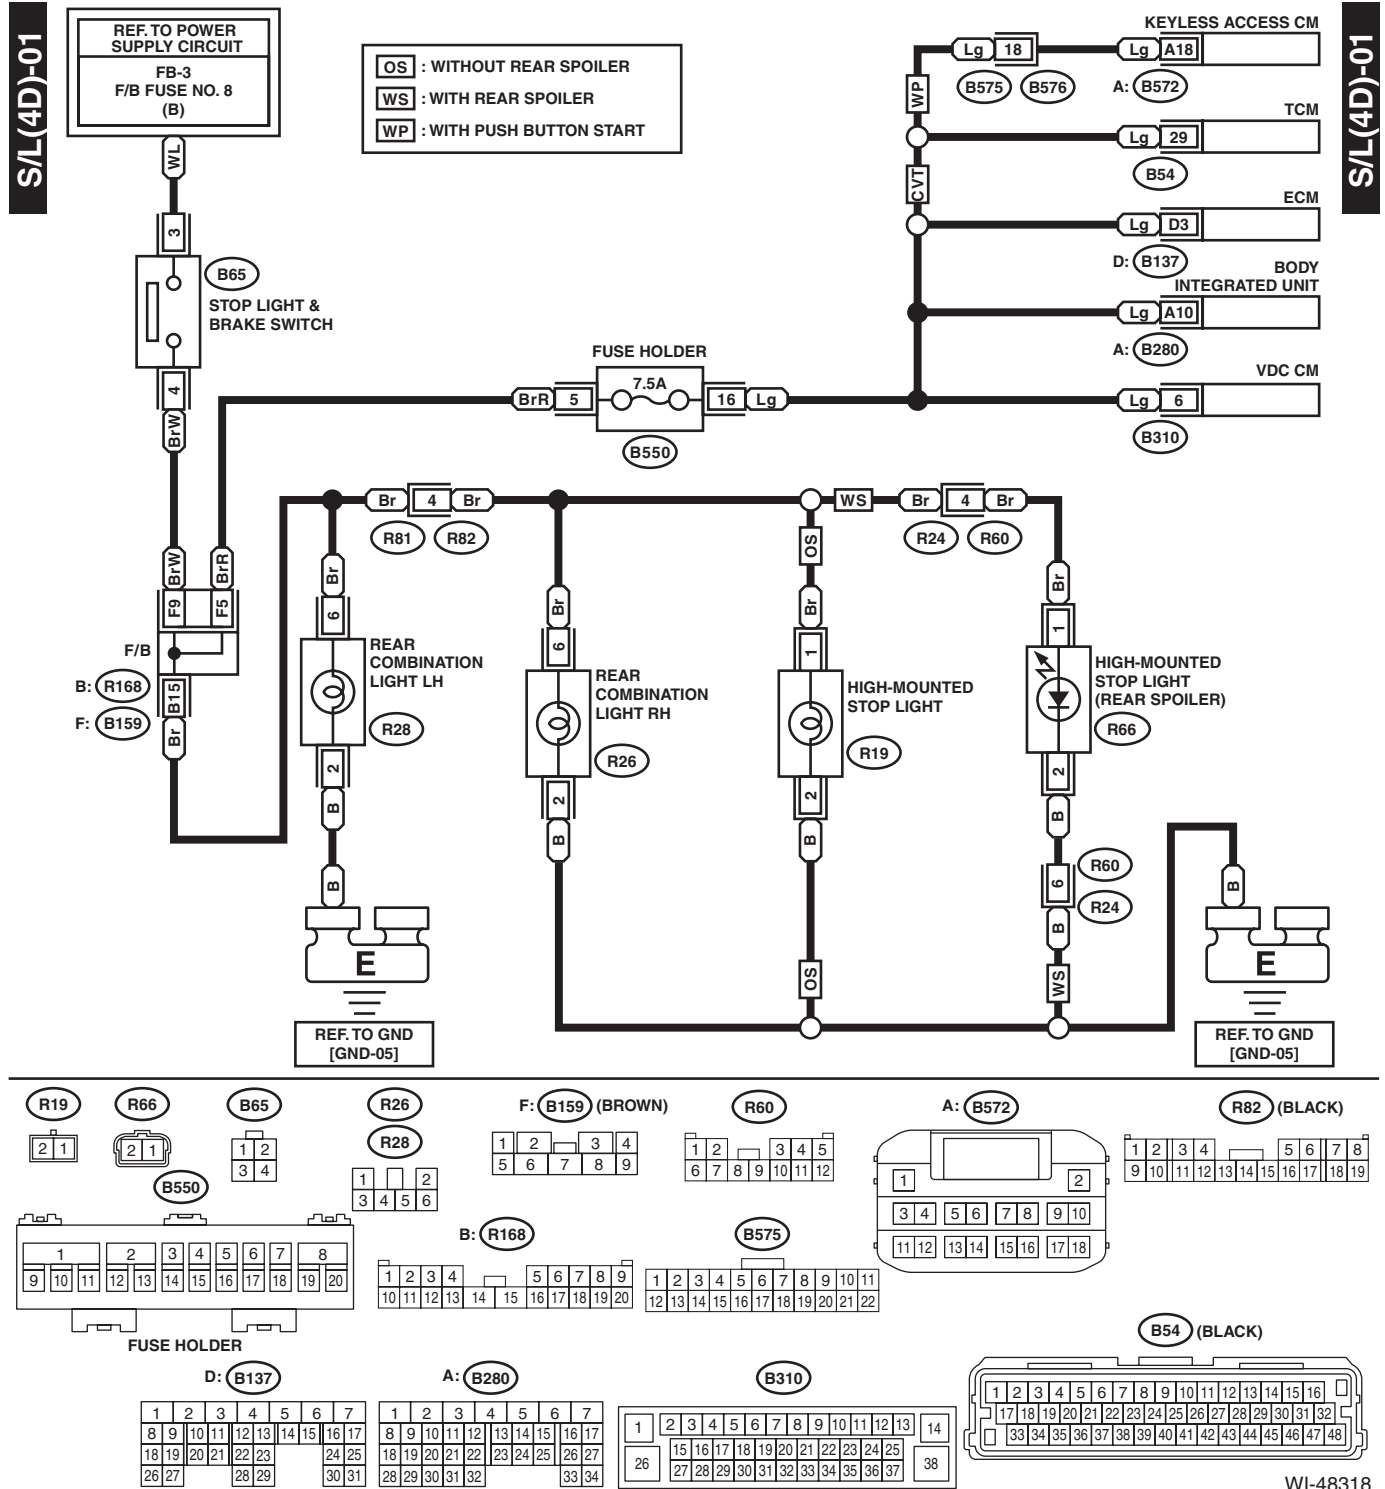

Stop Light System

51. Stop Light System

A: WIRING DIAGRAM

1. 4 DOOR MODEL (WITHOUT EyeSight)

WI-48318

Stop Light System

WIRING SYSTEM

2. 4 DOOR MODEL (WITH EyeSight)

WI-48319

Stop Light System

WIRING SYSTEM

Stop Light System

WIRING SYSTEM

3. 5 DOOR MODEL (WITHOUT EyeSight)

WI-48321

Stop Light System

WIRING SYSTEM

4. 5 DOOR MODEL (WITH EyeSight)

Stop Light System

WIRING SYSTEM

WI-48323