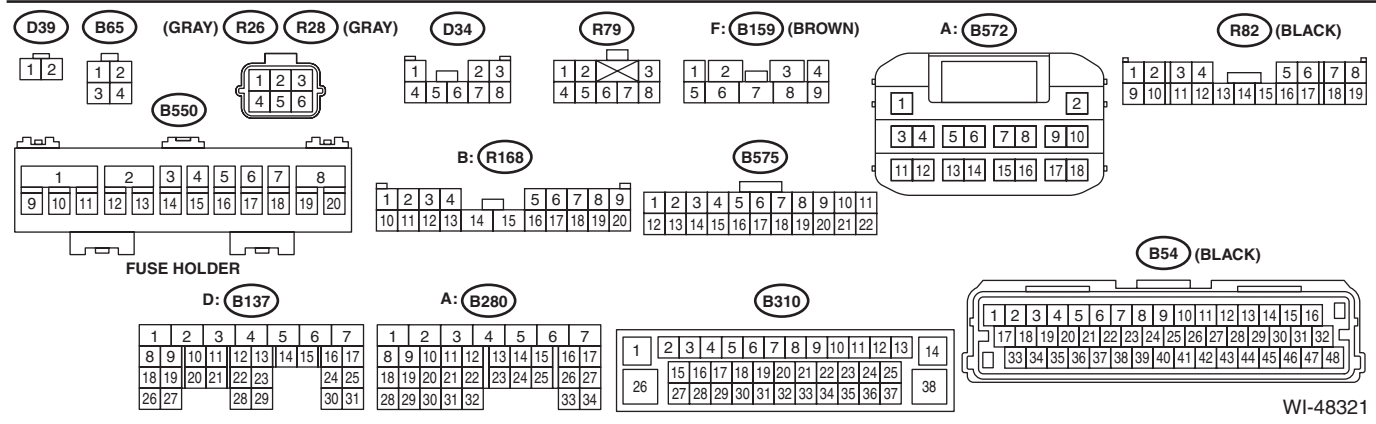

WI-48319

Stop Light System

WIRING SYSTEM

Stop Light System

WIRING SYSTEM

3. 5 DOOR MODEL (WITHOUT EyeSight)

WI-48321

Stop Light System