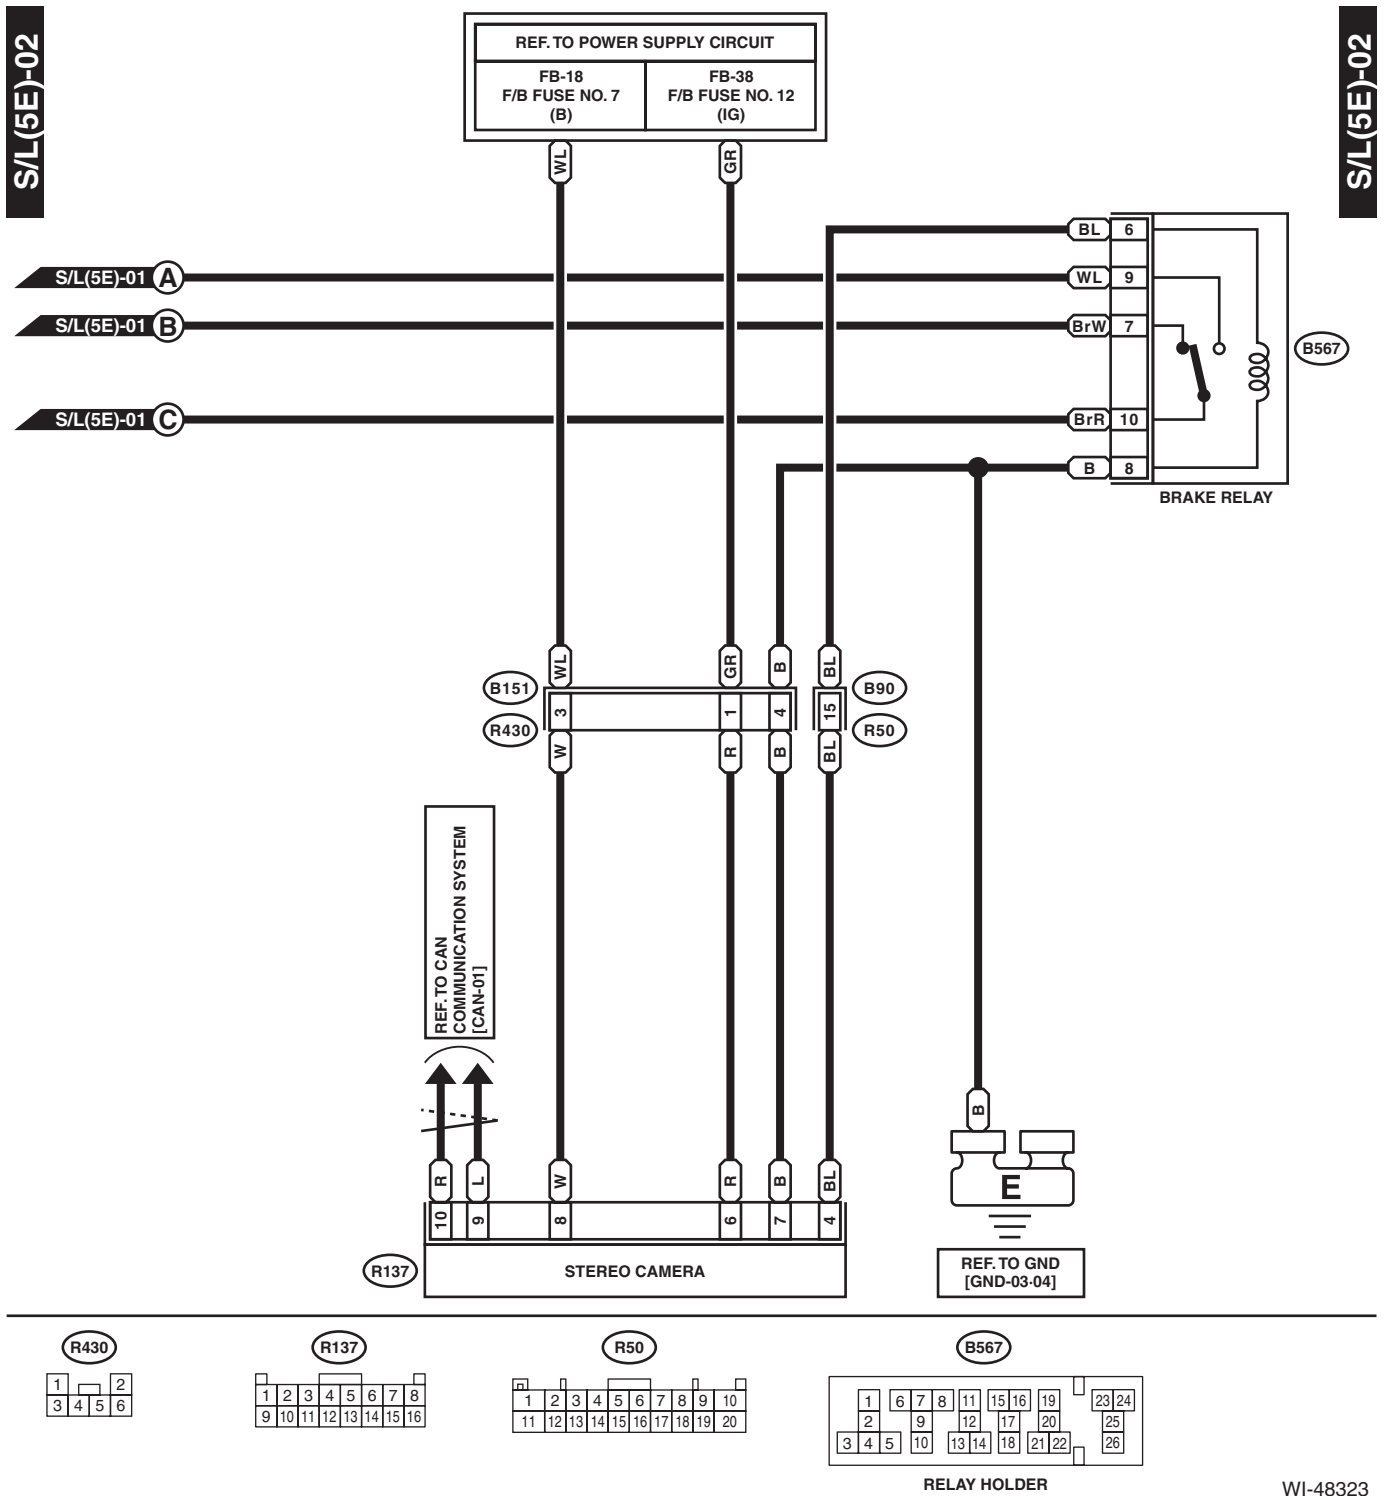

Stop Light System

51. Stop Light System

A: WIRING DIAGRAM

1. 4 DOOR MODEL (WITHOUT EyeSight)

WI-48318

Stop Light System

WIRING SYSTEM

2. 4 DOOR MODEL (WITH EyeSight)

WI-48319

Stop Light System

WIRING SYSTEM

Stop Light System

WIRING SYSTEM

3. 5 DOOR MODEL (WITHOUT EyeSight)

WI-48321

Stop Light System

WIRING SYSTEM

4. 5 DOOR MODEL (WITH EyeSight)

Stop Light System

WIRING SYSTEM

WI-48323