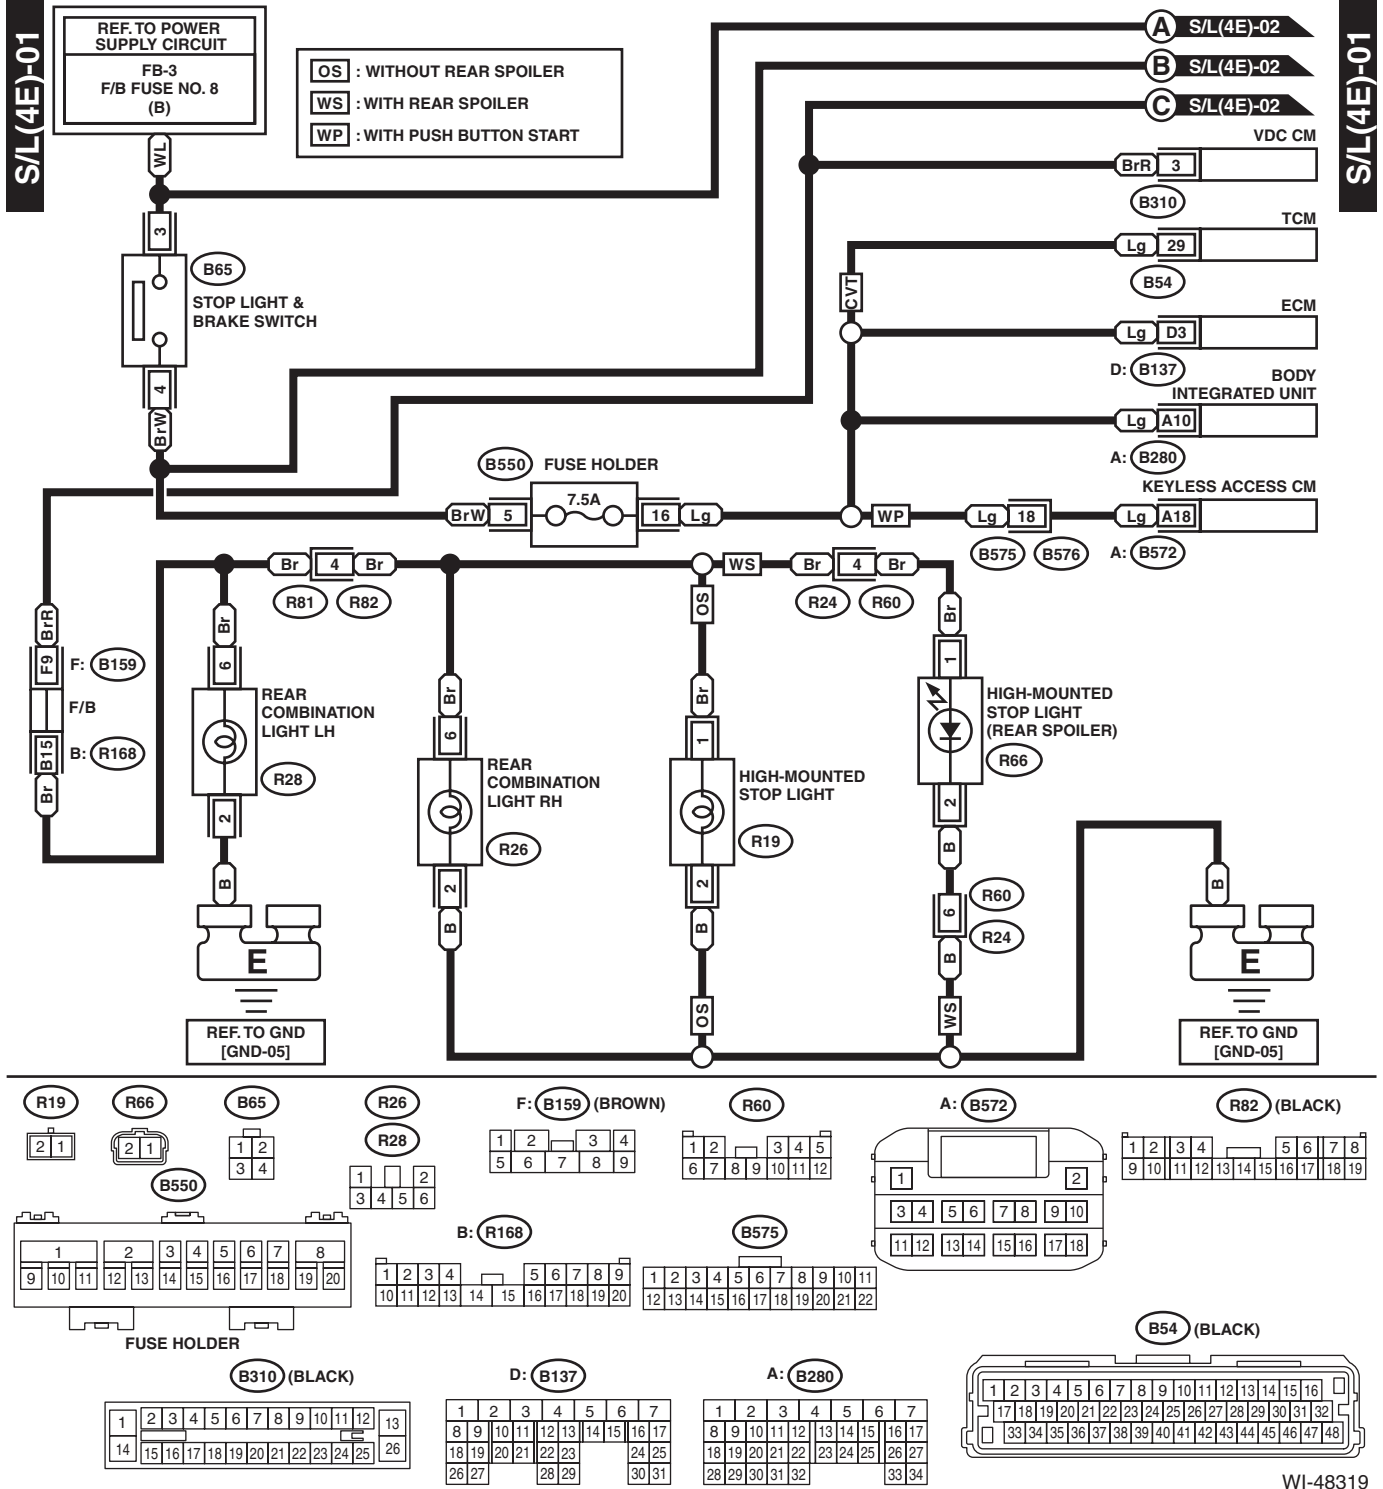

Stop Light System

51. Stop Light System

A: WIRING DIAGRAM

1. 4 DOOR MODEL (WITHOUT EyeSight)

WI-48318

Stop Light System

WIRING SYSTEM

2. 4 DOOR MODEL (WITH EyeSight)

WI-48319

Stop Light System

WIRING SYSTEM

Stop Light System

WIRING SYSTEM

3. 5 DOOR MODEL (WITHOUT EyeSight)

WI-48321

Stop Light System

WIRING SYSTEM

4. 5 DOOR MODEL (WITH EyeSight)

Stop Light System

WIRING SYSTEM

WI-48323