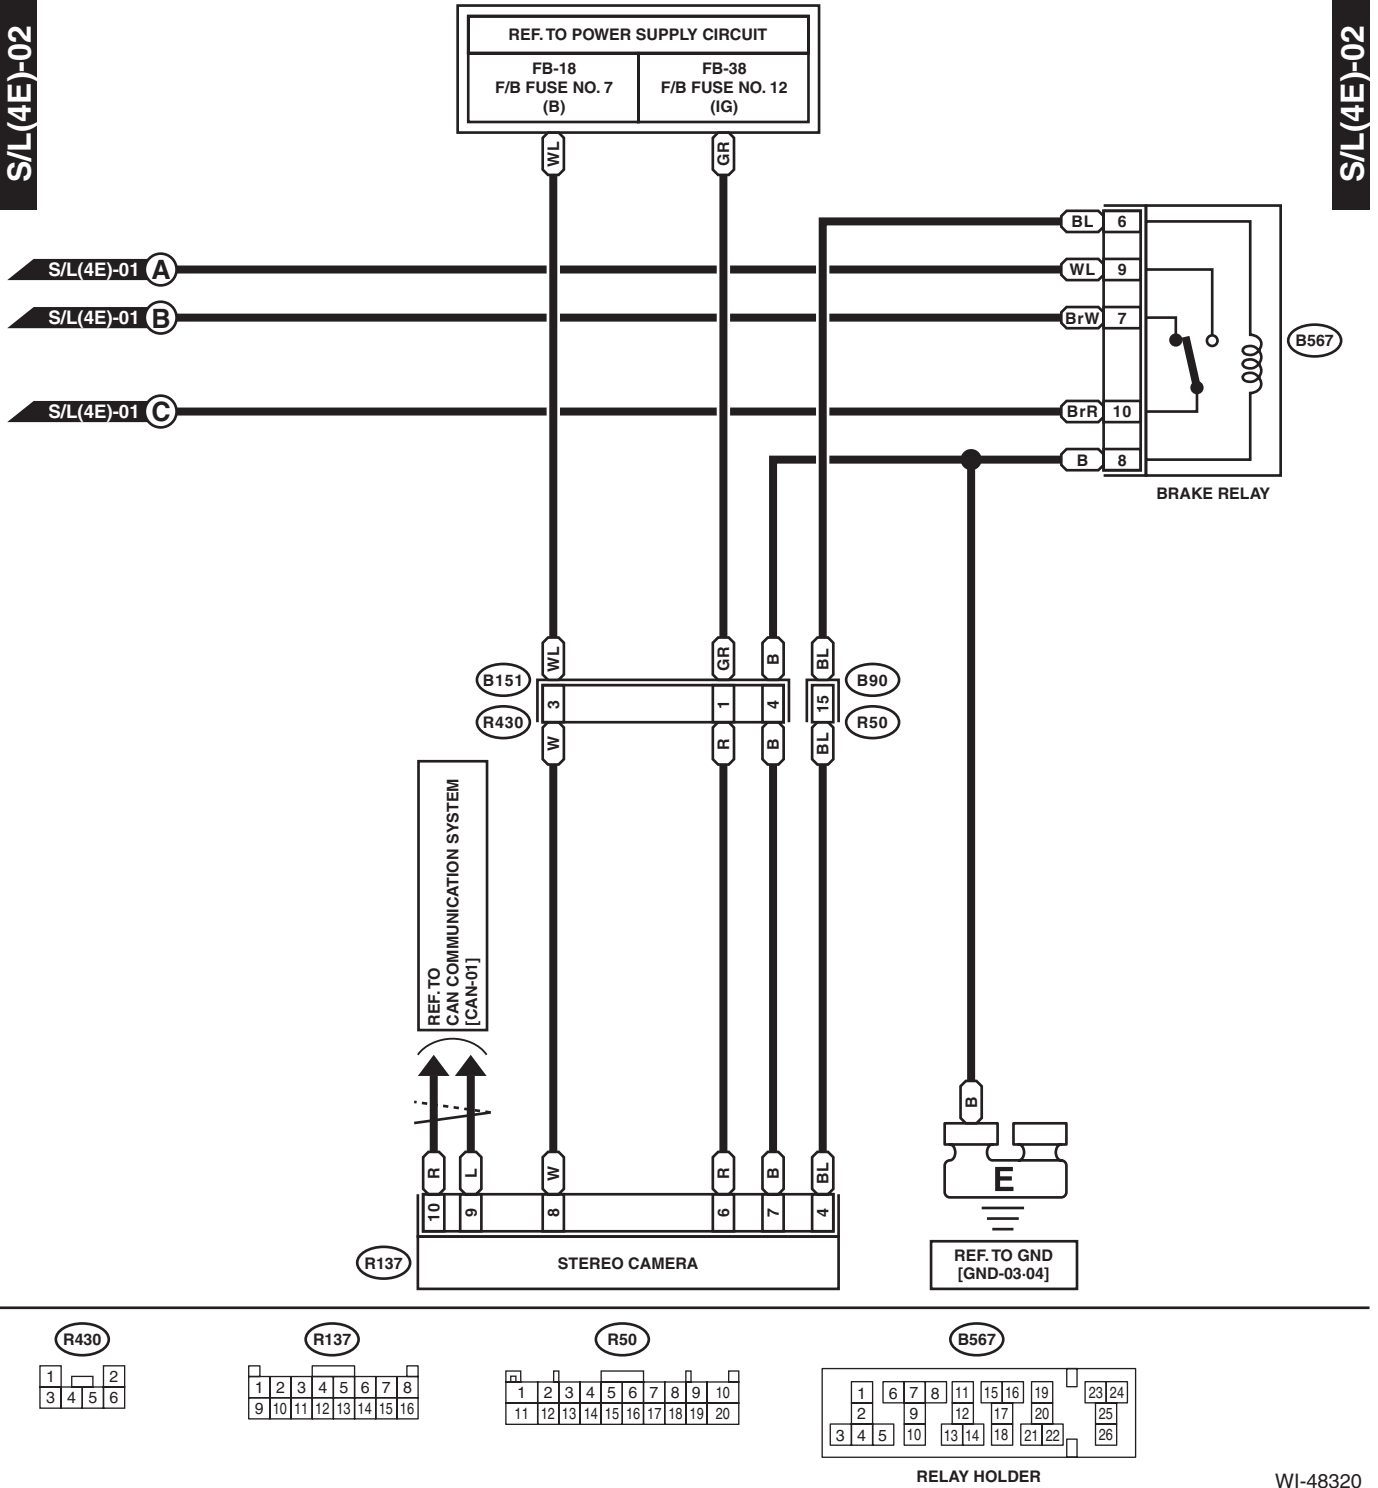

Stop Light System

51. Stop Light System

A: WIRING DIAGRAM

1. 4 DOOR MODEL (WITHOUT EyeSight)

WI-48318

Stop Light System

WIRING SYSTEM

2. 4 DOOR MODEL (WITH EyeSight)

WI-48319

Stop Light System

WIRING SYSTEM

Stop Light System

WIRING SYSTEM

3. 5 DOOR MODEL (WITHOUT EyeSight)

WI-48321

Stop Light System

WIRING SYSTEM

4. 5 DOOR MODEL (WITH EyeSight)

Stop Light System

WIRING SYSTEM

WI-48323